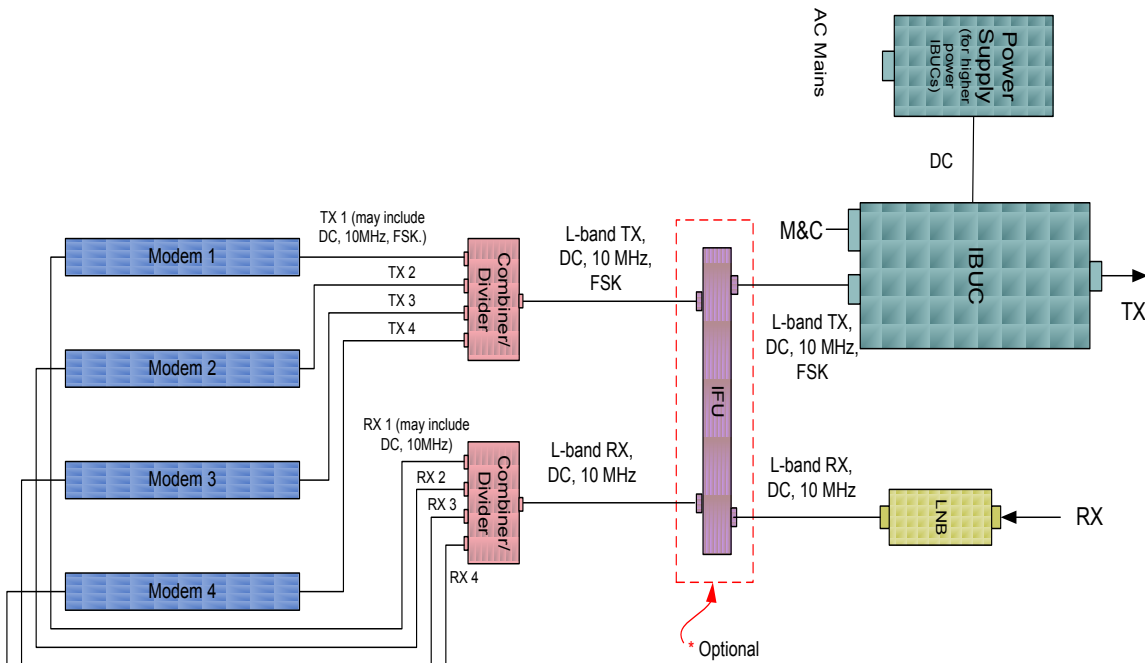

Combiner/Divider, 4-Way

Frequency Range:

Port 1: L-band 950 to 2000 MHz
DC
FSK 580 to 720 kHz
10 MHz

Ports 2, 3, and 4: L-band 950 to 2000 MHz

Isolation:

18 dB min.

VSWR, L-band, all ports:

2:1

Insertion Loss, above 6 dB, 50 Ohm:

1.6 dB typ., 2.6 dB max.

Insertion Loss, above 6 dB, 75 Ohm:

3.3 dB typ., 4.3 dB max.

Amplitude Unbalance:

0.7 dB

Current Capacity:

6.0 A

Operating Temperature:

0 to 50°C

Dimensions:

5.0x2.5x1.0 inches

Connectors:

N-type 50 Ohm, standard
F-type 75 Ohm, optional

* IFU supplies 10 MHz reference and/or DC power when not available from the modem

Specifications are subject to change without notice

Comb/Div Data Sheet 08/06/10

235 Vineyard Court, Morgan Hill, CA 95037
Tel. +1 408-782-5911 Fax +1 408-782-5912
www.terrasatinc.com